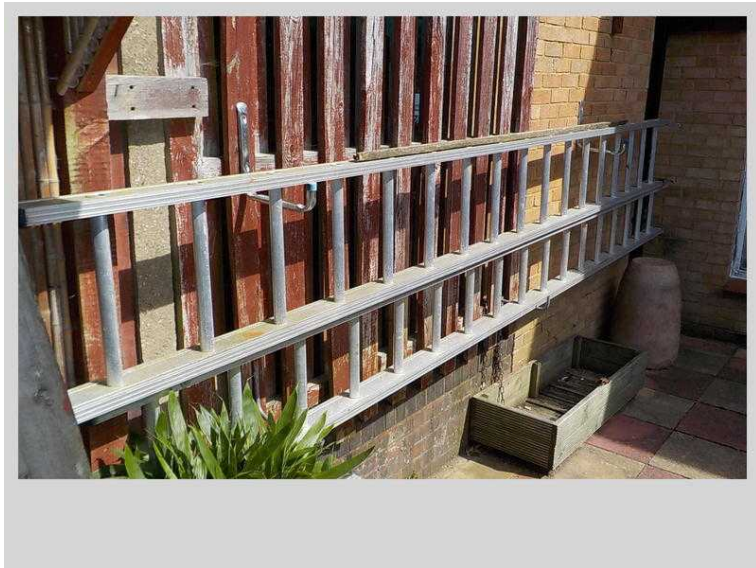

heavy duty aluminium professional ladder (75 GBP)

Location **South East, Surrey**
<https://www.freeadsz.co.uk/x-410962-z>

this ladder is no longer used so I have decided to sell them. each ladder length is 4.460mm long with 17 rungs.one ladder is 445mm wide and the other one is 365mm wide. When these ladders are put together they can reach the ridge on a two storey house without any.