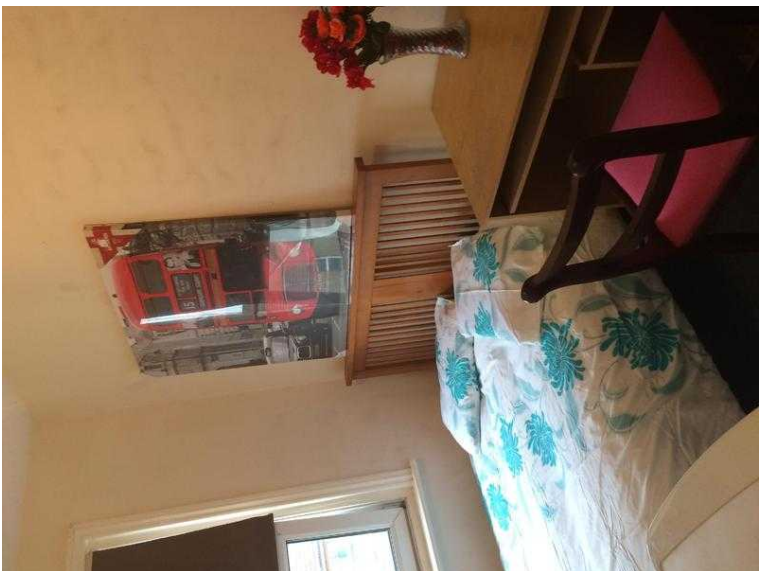

# Double room in Eastbourne town centre (450 GBP)

Location **South East, East Sussex**  
<https://www.freeadsz.co.uk/x-411392-z>

Double room in Eastbourne town centre , available to couple or single professional person , wifi , bill included , lively back garden , full furniture £450 month , call 07562599878 075625998...(click to reveal full phone number)

Double room in Eastbourne town centre  
<https://www.freeadsz.co.uk/x-411392-z>

Double room in Eastbourne town centre  
<https://www.freeadsz.co.uk/x-411392-z>

Double room in Eastbourne town centre  
<https://www.freeadsz.co.uk/x-411392-z>