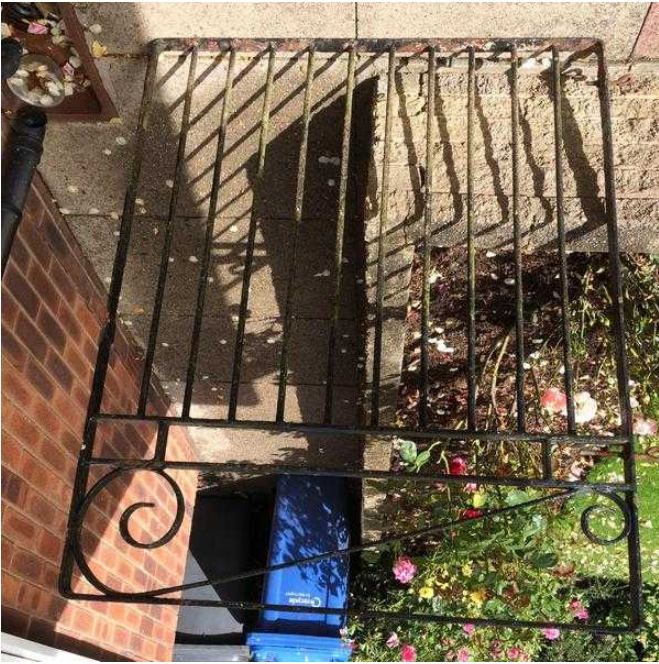

Gates - Steel

Location **North, Cheshire**
<https://www.freeadsz.co.uk/x-413013-z>

Steel Gate 1220mm High by 1015 Wide requires painting. £40 - Excellent value for this heavy.

 <p>https://www.freeadsz.co.uk/x-413013-z</p> <p>Gates - Steel</p>	 <p>https://www.freeadsz.co.uk/x-413013-z</p> <p>Gates - Steel</p>	 <p>https://www.freeadsz.co.uk/x-413013-z</p> <p>Gates - Steel</p>	 <p>https://www.freeadsz.co.uk/x-413013-z</p> <p>Gates - Steel</p>	 <p>https://www.freeadsz.co.uk/x-413013-z</p> <p>Gates - Steel</p>	 <p>https://www.freeadsz.co.uk/x-413013-z</p> <p>Gates - Steel</p>	 <p>https://www.freeadsz.co.uk/x-413013-z</p> <p>Gates - Steel</p>	 <p>https://www.freeadsz.co.uk/x-413013-z</p> <p>Gates - Steel</p>	 <p>https://www.freeadsz.co.uk/x-413013-z</p> <p>Gates - Steel</p>	 <p>https://www.freeadsz.co.uk/x-413013-z</p> <p>Gates - Steel</p>
--	---	---	---	--	---	---	---	---	---