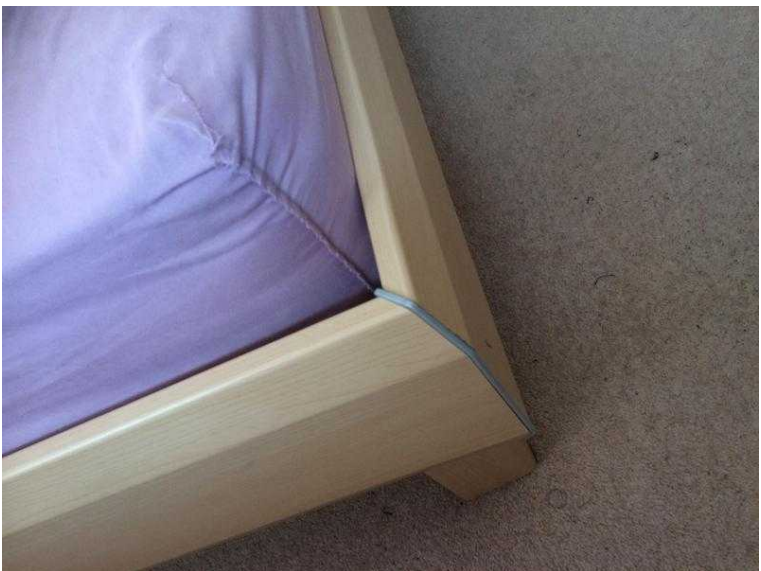

Harvey039s beech effect standard double bed frame

Location **South East, East Sussex**
<https://www.freeadsz.co.uk/x-417192-z>

Excellent condition good solid bed;

Harvey039s beech effect
standard double bed frame
<https://www.freeadsz.co.uk/x-417192-z>

Harvey039s beech effect
standard double bed frame
<https://www.freeadsz.co.uk/x-417192-z>

Harvey039s beech effect
standard double bed frame
<https://www.freeadsz.co.uk/x-417192-z>

Harvey039s beech effect
standard double bed frame
<https://www.freeadsz.co.uk/x-417192-z>