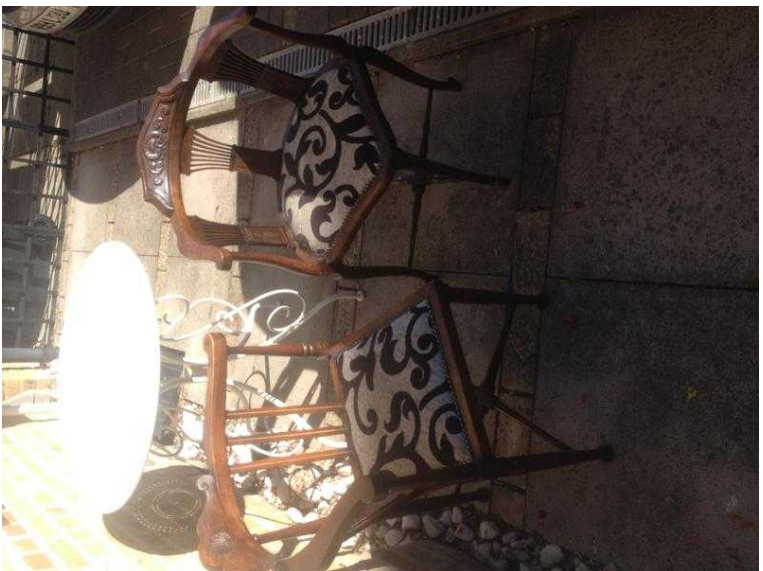

Various antique chairs chimney pots sofa settee plus ladies bike all good condition.

Location **East of England, Essex**
<https://www.freeadsz.co.uk/x-422398-z>

Various

Various antique chairs chimney pots sofa settee plus ladies bike all good condition. Settee new bm <https://www.freeadsz.co.uk/x-422398-z>

Various antique chairs chimney pots sofa settee plus ladies bike all good condition. Settee new bm <https://www.freeadsz.co.uk/x-422398-z>

Various antique chairs chimney pots sofa settee plus ladies bike all good condition. Settee new bm <https://www.freeadsz.co.uk/x-422398-z>

Various antique chairs chimney pots sofa settee plus ladies bike all good condition. Settee new bm <https://www.freeadsz.co.uk/x-422398-z>