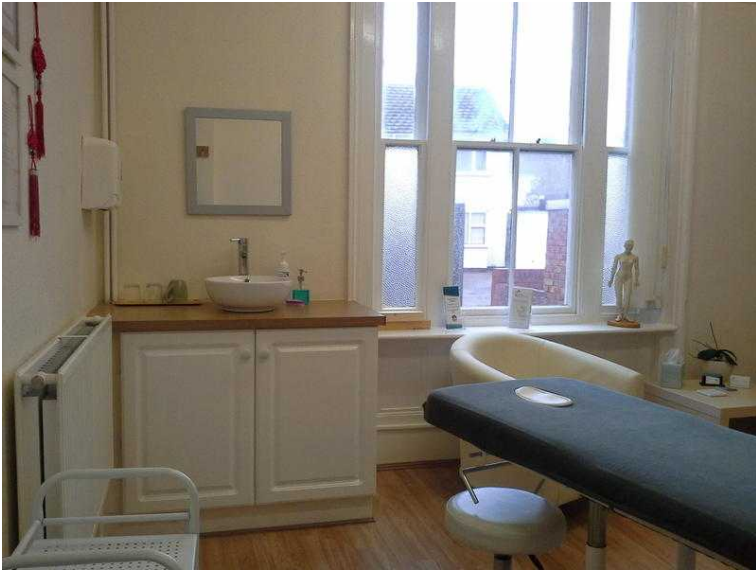

# Therapy Treatment room to hire- Shoreham By Sea

Location **South East, West Sussex**  
<https://www.freeadsz.co.uk/x-422600-z>

A spacious treatment room is available to hire at Therapeia Natural Health Clinic in central Shoreham. The clinic is conveniently situated, less than a minutes walk from Shoreham train station and bus stops and has a designated customer parking space. The treatment room is well equipped and comes with a hydraulic treatment couch, counter top basin sink, therapist trolley, MP3 speakers, desk and swivel chair, client armchair and side table, door entry system, kitchen, separate male and female toilets. Included is heating, electric, water, cleaning, couch roll, soap, hand towels. £8 per hour ad hoc, or discount for block bookings.