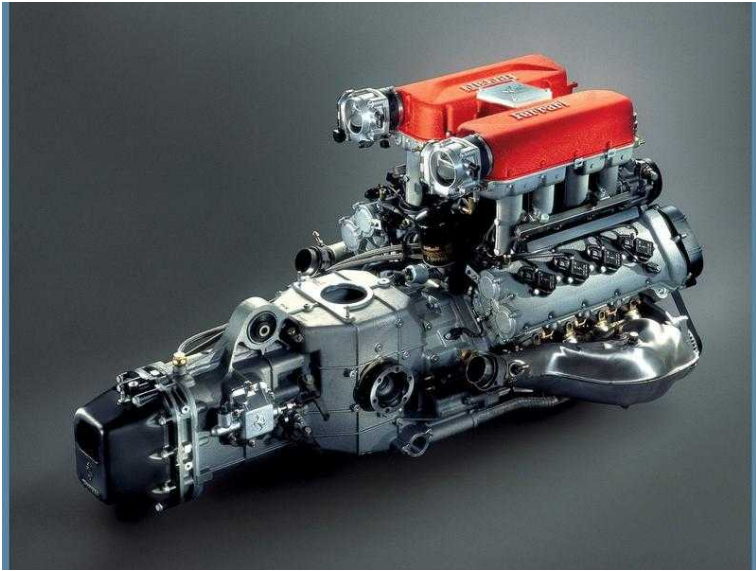

M.O.T with no re-test fee. Free winter check included. (class 4)

Location **South East, West Sussex**
<https://www.freeadsz.co.uk/x-423333-z>

No re-test fee on any M.O.T's throughout the year as standard , also special offer free winter check. Tyre pressures, engine bay fluid levels and anti-freeze strength check all for fixed price of 45 pounds. Call Lloyd for m.o.t appointments. ;