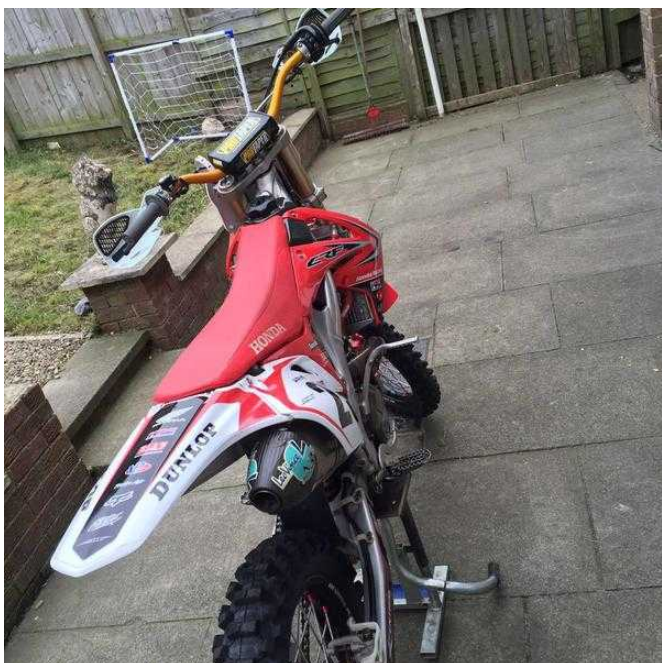

# Crf 450 2012 (30 GBP)

Location **Yorkshire and the Humber, Cleveland**  
<https://www.freeadsz.co.uk/x-423554-z>

here I have for sale is my pride in joy Crf 450 2012 model and for its year in my eyes couldn't find a cleaner one unless new it's had very light use never raced been maintained regardless of cost bike rides 100% engine mint no issues at all starts first kick every time gearbox mint throughout all gears plenty and plenty of power not for novice riders loves to wheelie has lots and lots of upgrades such as -Sm pro rims with red smpro hubs - leovince race pipe throughout -brand new pro taper bars -alpico anodise red bling kit -Rex side casing just had fork seal replaced bike also comes with some lots of parts Plastics ect probably missed loads off here if after any more info just drop me a message or call Chris on 07833153239 078331532...(click to reveal full phone)