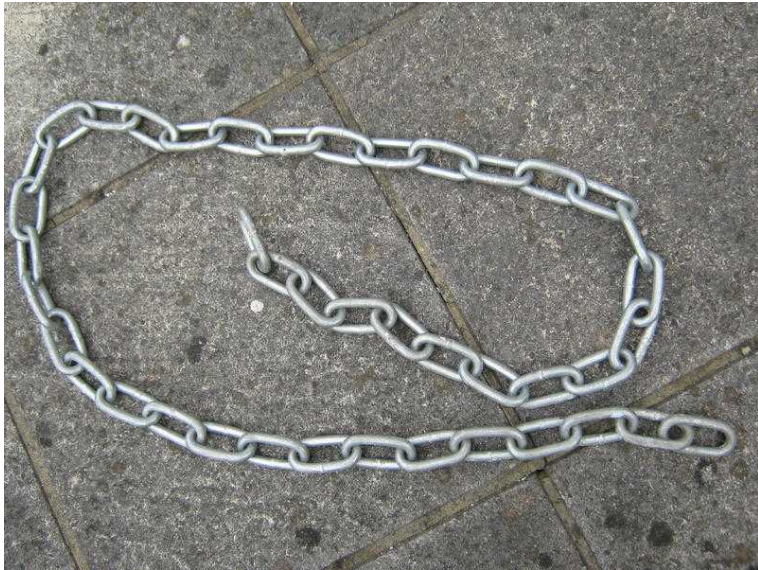

Long length of Heavy duty galvanized chain. (18 GBP)

Location **South West, Avon**
<https://www.freeadsz.co.uk/x-427463-z>

Heavy duty galvanized, welded linked chain.Approximately 89 inches long (2250mm). Each link is approximately 3 inches long (75mm) and 3/8 inch thick.).

Long length of Heavy duty galvanized chain.

<https://www.freeadsz.co.uk/x-427463-z>

Long length of Heavy duty galvanized chain.

<https://www.freeadsz.co.uk/x-427463-z>

Long length of Heavy duty galvanized chain.

<https://www.freeadsz.co.uk/x-427463-z>

Long length of Heavy duty galvanized chain.

<https://www.freeadsz.co.uk/x-427463-z>

Long length of Heavy duty galvanized chain.

<https://www.freeadsz.co.uk/x-427463-z>