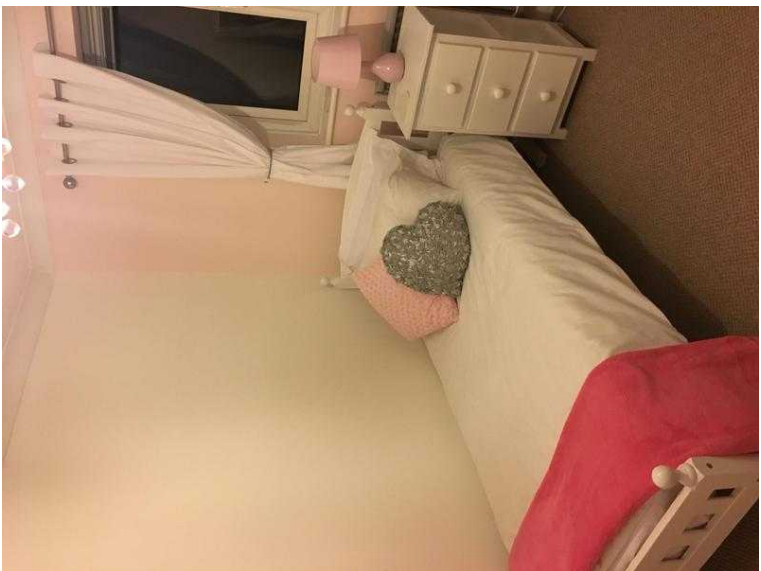

# Room to rent in Willingdon, East Sussex (450 GBP)

Location **South East, East Sussex**  
<https://www.freeadsz.co.uk/x-434562-z>

Recently decorated room to rent in Willingdon for a professional woman. Use of a 3 bedroom house and garden. Close to all amenities and bus routes and Polegate or Hampden Park train stations. Single bed, bedside cabinet, wardrobe, chest of drawers and full length.