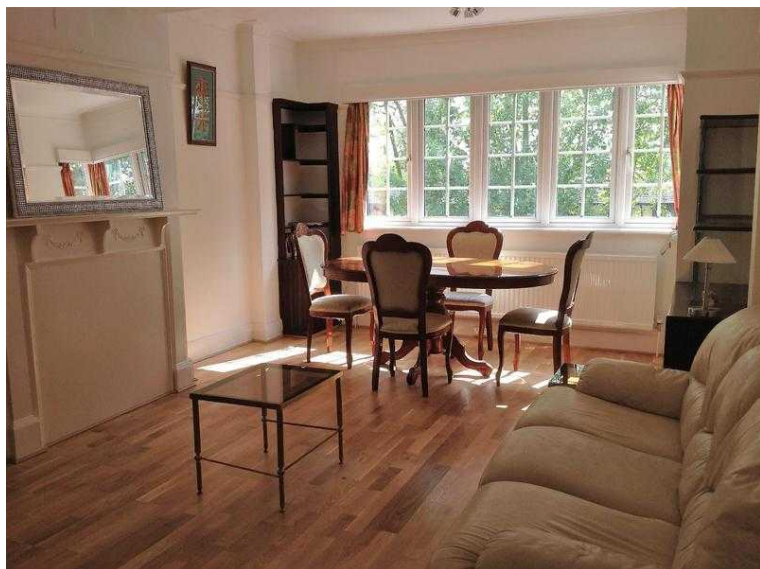

NW2 West Hampstead Westbere Road Bright 2 double bedroom flat to rent with huge

Location **London, London**
<https://www.freeadsz.co.uk/x-439261-z>

NW2 West Hampstead

Westbere Road Bright 2 double bedroom flat to rent with huge separate reception – brand newly refurbished Large 2 bedroom flat available to rent in West Hampstead NW2 on Westbere road

The whole flat has been newly refurbished, and the bathroom was rebuilt completely 5 months ago

The flat contains 2 spacious bedrooms (16ft x 13 ft) with large windows, a large reception with wooden floor and large bay windows (13ft x 19ft)

Flat also has a spacious and fully fitted kitchen, with dining table and dining area; (16 ft x 10ft) the kitchen has a Bosch gas hob, extraction fan, oven, washing machine, fridge freezer, some crockery, cutlery and cooking pans available.