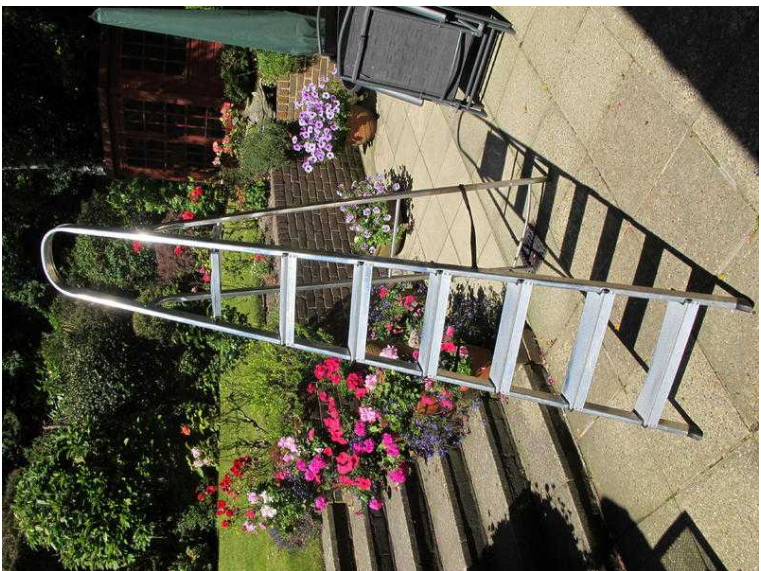

# CLIMA step ladder (12 GBP)

Location **South East, East Sussex**  
<https://www.freeadsz.co.uk/x-440583-z>

CLIMA lightweight,aluminium stepladder. Dimensions. Height 145 cm ( 5 ft top)

**CLIMA** step ladder  
<https://www.freeadsz.co.uk/x-440583-z>