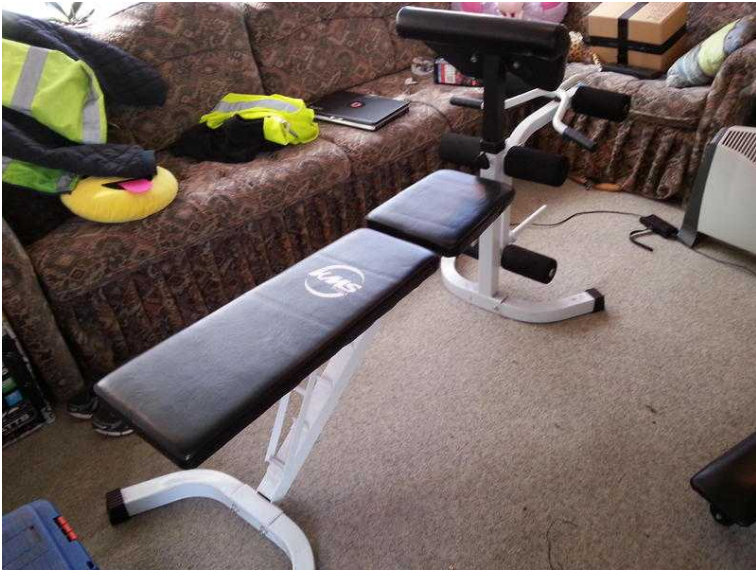

Fitness Bench (25 GBP)

Location **South East, Kent**
<https://www.freeadsz.co.uk/x-441454-z>

KMS Direct fitness bench, weights not included, you can work various groups of muscles on

 <p>Fitness Bench</p> <p>https://www.freeadsz.co.uk/x-441454-z</p>	 <p>Fitness Bench</p> <p>https://www.freeadsz.co.uk/x-441454-z</p>	 <p>Fitness Bench</p> <p>https://www.freeadsz.co.uk/x-441454-z</p>	 <p>Fitness Bench</p> <p>https://www.freeadsz.co.uk/x-441454-z</p>	 <p>Fitness Bench</p> <p>https://www.freeadsz.co.uk/x-441454-z</p>	 <p>Fitness Bench</p> <p>https://www.freeadsz.co.uk/x-441454-z</p>	 <p>Fitness Bench</p> <p>https://www.freeadsz.co.uk/x-441454-z</p>	 <p>Fitness Bench</p> <p>https://www.freeadsz.co.uk/x-441454-z</p>	 <p>Fitness Bench</p> <p>https://www.freeadsz.co.uk/x-441454-z</p>	 <p>Fitness Bench</p> <p>https://www.freeadsz.co.uk/x-441454-z</p>
---	--	--	--	---	--	--	--	--	--