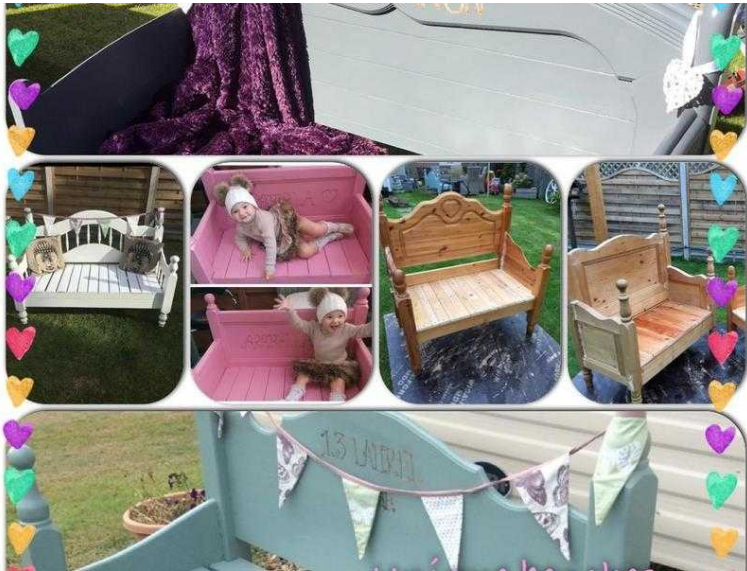

# Unique benches (100 GBP)

Location **East Midlands, Leicestershire**

<https://www.freeadsz.co.uk/x-441789-z>

we make these benches out of beds so they are very unique and painted in different colours people are buying these not just for there garden but there home as well ,they come in single and double sizes and different designs any questions please ask 07802418896 078024188...(click to reveal full phone number)