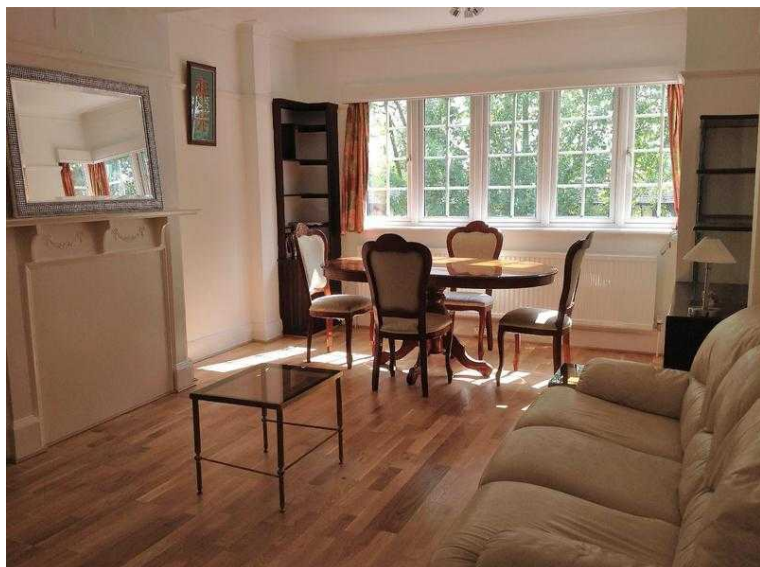

NW2 West Hampstead - 2 double bedroom flat with huge separate reception and brand

Location **London, London**
<https://www.freeadsz.co.uk/x-442594-z>

NW2 West Hampstead Westbere Road
 Large 2 bedroom flat available to rent in West Hampstead NW2 on Westbere road The whole flat has been newly refurbished, and the bathroom was rebuilt completely 5 months ago The flat contains 2 spacious bedrooms (16ft x 13 ft) with large windows, a large reception with wooden floor and large bay windows (13ft x 19ft) Flat also has a spacious and fully fitted kitchen, with dining table and dining area; (16 ft x 10ft) the kitchen has a Bosch gas hob, extraction fan, oven, washing machine, fridge freezer, some crockery, cutlery and cooking pans available. Brand newly built bathroom, with tiled floors, new fittings and Wooden flooring in hallway too. The flat has gas central heating, electric points, and phone line. Nearest underground: West Hampstead underground station & overground station (jubilee line) Ideal for professionals No agents, DSS or children. Available Now * One months deposit plus one months rent is required

NW2 West Hampstead - 2 double bedroom flat with huge separate reception and brand newly refurbished
<https://www.freeadsz.co.uk/x-442594-z>

NW2 West Hampstead - 2 double bedroom flat with huge separate reception and brand newly refurbished
<https://www.freeadsz.co.uk/x-442594-z>