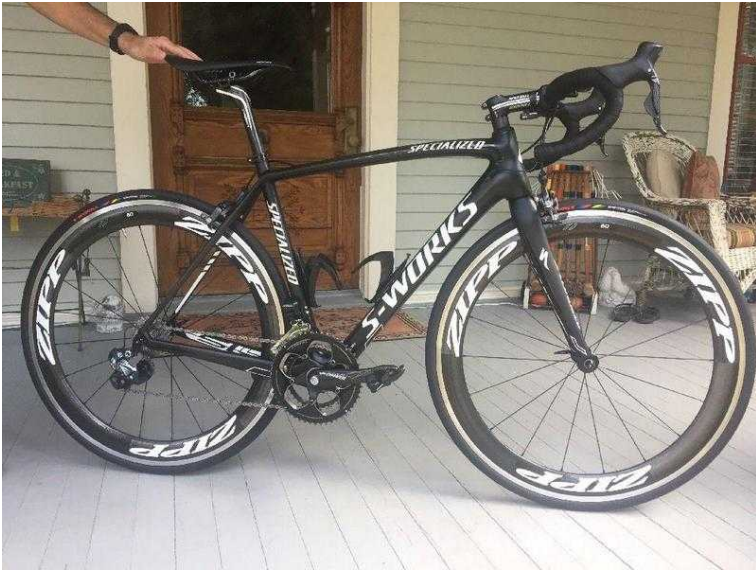

Specialized S Works SL4 Tarmac Road Bike (1,300 GBP)

Location **London, London**
<https://www.freeadsz.co.uk/x-443814-z>

Brand: Specialized
 Suspension: No Suspension
 Brake Type: Caliper - Side Pull Frame Size: 54cm
 Model: S Works SL4 Tarmac
 Color: Black
 Wheel Size: 700C Type: Road Bike - Racing
 Handlebar Type: Drop Bar Features: Custom-built
 Number of Gears: 11 Frame Material: Carbon Fiber

This bike will pass for new. Equipped with Shimano Ultegra DI2 electronic shifting. 11speed.
 Size Medium-54cm
 ZIPP 60 carbon fiber wheel set
 Specialized PRO Carbon Crankset with S Works Chainrings 52/38
 11 speed Ultegra Cassette 11-25