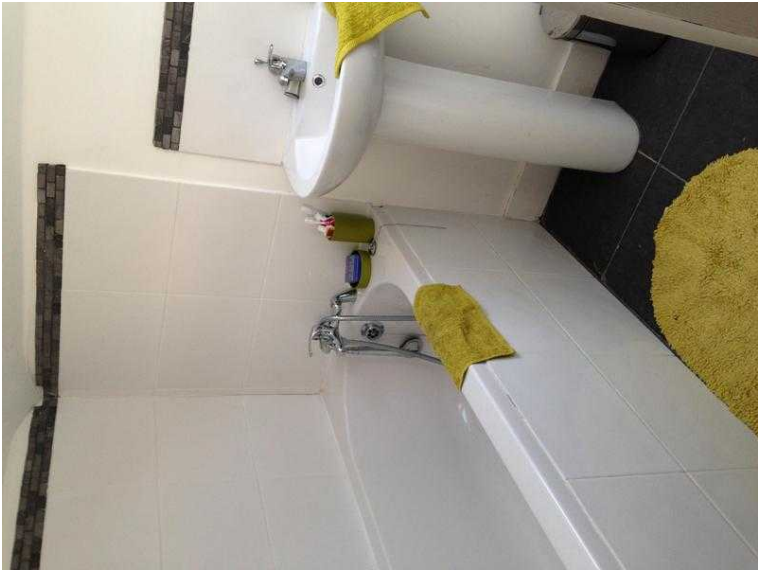

Lovely double room with en suite, sea and downs views. (100 GBP)

Location **South East, West Sussex**
<https://www.freeadsz.co.uk/x-444990-z>

Nice room in professional family home. Use of kitchen facilities. Easy access to Brighton. 1/2 hour bus ride. Would suite student going home for xmas. To rent til 16th Dec then re-letting January. Quiet area with on street parking near to Holmbush

Lovely double room with en suite, sea and downs views.
<https://www.freeadsz.co.uk/x-444990-z>

Lovely double room with en suite, sea and downs views.
<https://www.freeadsz.co.uk/x-444990-z>

Lovely double room with en suite, sea and downs views.
<https://www.freeadsz.co.uk/x-444990-z>