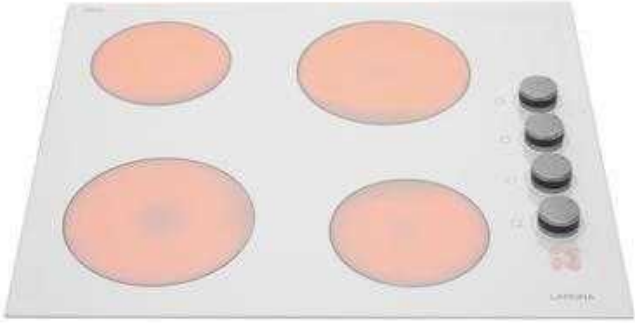

Electric Hob

Location **South East, Kent**
<https://www.freeadsz.co.uk/x-445142-z>

White Lamona electric hob. Only & pound

Electric **Hob**
<https://www.freeadsz.co.uk/x-445142-z>

Electric **Hob**
<https://www.freeadsz.co.uk/x-445142-z>