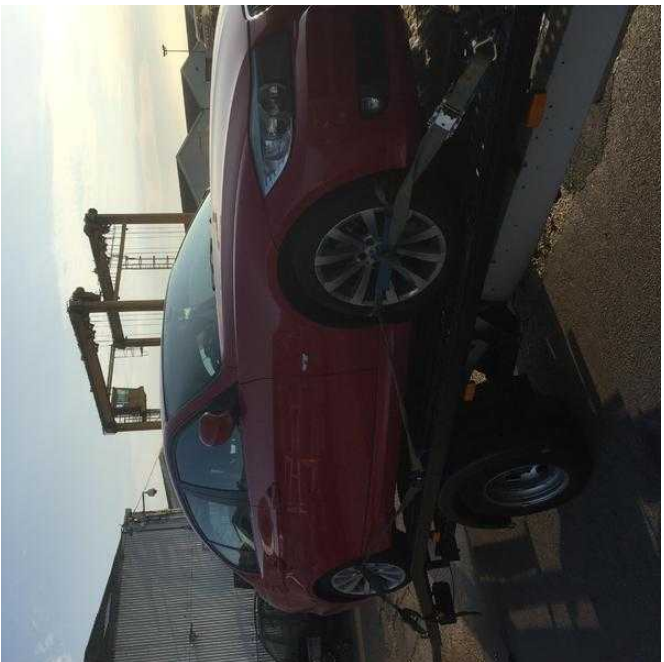

Vehicle recovery

Location **South East, Kent**
<https://www.freeadsz.co.uk/x-446174-z>

24 hour vehicle recovery and transport in and around Kent give us a call

Vehicle recovery
<https://www.freeadsz.co.uk/x-446174-z>