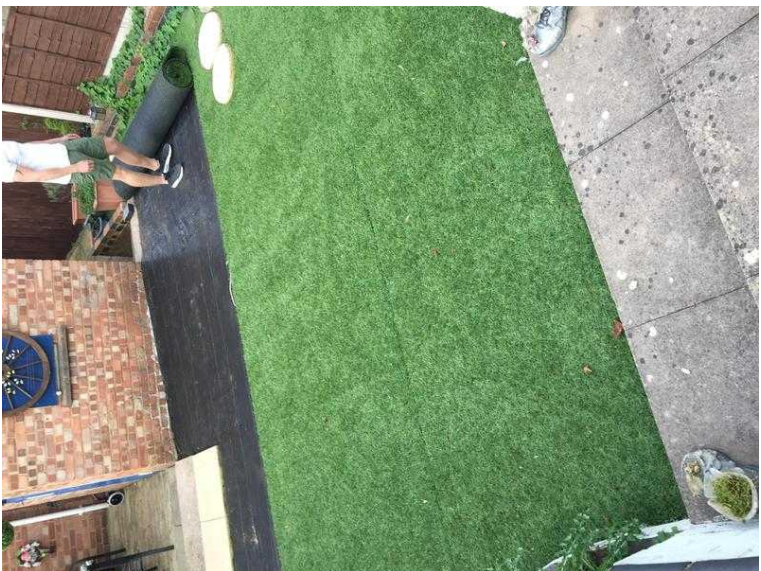

Artificial Turf (200 GBP)

Location **South East, East Sussex**
<https://www.freeadsz.co.uk/x-450123-z>

Artificial Turf 30 square meters As good as new;

Artificial Turf
<https://www.freeadsz.co.uk/x-450123-z>