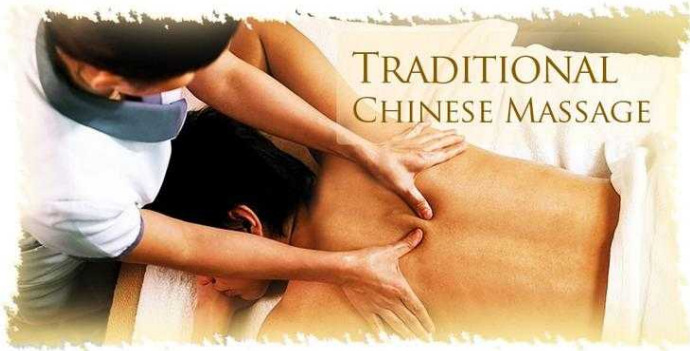

Special Chinese Massage

Location **West Midlands, West Midlands**
<https://www.freeadsz.co.uk/x-451549-z>

Come to Shirley Massage Centre for the best Chinese massage in the area. Our therapists ensure that all your pains are taken away and you leave wanting happy with the service you have received. Call 07552699664 Post Code B90 3BW Free Parking;