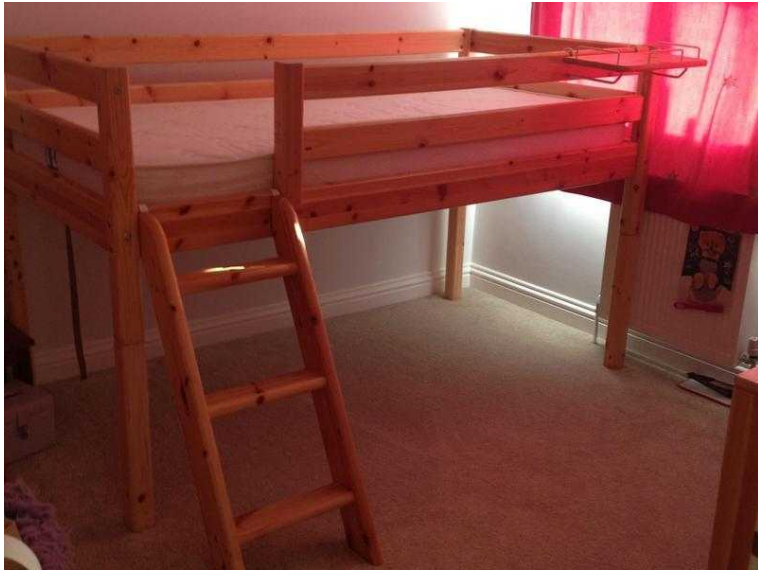

# FLEXA childs cabin type bed with mattress (250 GBP)

Location **South East, Surrey**  
<https://www.freeadsz.co.uk/x-455950-z>

FLEXA light pine wood childs cabin bed with mattress small side table which attaches to bed Matching 3 drawer cabinet in pink Smoke and dog free property ;

FLEXA childs cabin type bed with mattress

<https://www.freeadsz.co.uk/x-455950-z>

FLEXA childs cabin type bed with mattress

<https://www.freeadsz.co.uk/x-455950-z>

FLEXA childs cabin type bed with mattress

<https://www.freeadsz.co.uk/x-455950-z>

FLEXA childs cabin type bed with mattress

<https://www.freeadsz.co.uk/x-455950-z>

FLEXA childs cabin type bed with mattress

<https://www.freeadsz.co.uk/x-455950-z>

FLEXA childs cabin type bed with mattress

<https://www.freeadsz.co.uk/x-455950-z>

FLEXA childs cabin type bed with mattress

<https://www.freeadsz.co.uk/x-455950-z>