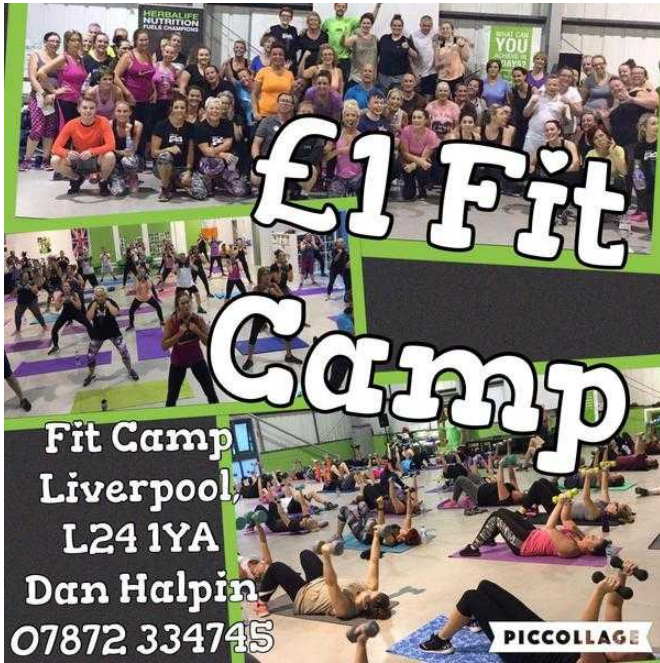

1.00 fit camp (1 GBP)

Location **North, Merseyside**
<https://www.freeadsz.co.uk/x-456684-z>

Join our Fitcamp running on Mondays - 7pm Wednesday - 7pm Saturdays - 9.30am Sundays - 9.30am ;

<https://www.freeadsz.co.uk/x-456684-z>