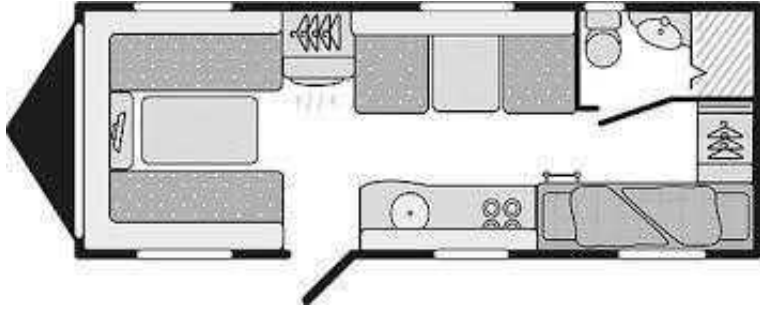

Sprite Major 2012 (11,995 GBP)

Location **West Midlands, Staffordshire**
<https://www.freeadsz.co.uk/x-457250-z>

2012 Sprite Major 6, Fixed bunk beds to the rear corner, side dinette with fold out bunk bed, 2 long seats to the front which make a large double bed or can be used as single beds, rear corner washroom with separate shower and toilet. Fantastic family caravan with one of the best 6 berth layouts available. 6 Berth, Flyscreens, Blinds, Mains, Heating, Power Management, Status TV Aerial, Hot Water, 3-Way Fridge, 4-Burner Hob, Oven, Grill, Hob, Double Bed, Shower, Cassette Toilet, Side Kitchen, Rear Washroom, Curtains, Microwave, Battery Charger, Blown Air Heating, Bunk Beds, Door Screen, Fridge Freezer, Heki Roof Light, Hitch Head Stabiliser, Loose Fit Carpets, Roof