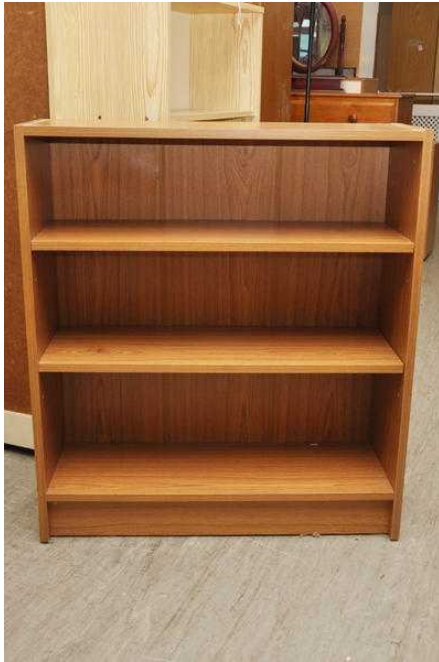

SALE NOW ON Bookcase Shelving - Local Delivery 19 (20 GBP)

Location **South East, West Sussex**
<https://www.freeadsz.co.uk/x-460321-z>

MASSIVE SALE NOW ON!! (Sale ends 30/11/16) Was £25, Sale price £20 Bookcase / shelving unit Measures H90cm, W80cm, D29cm (PC184) £19 Postage is the cost of our local delivery service to a ground floor location. To find out if you are in our area see picture 2 (£19 Local delivery is calculated with a 12 mile radius using postcode BN43 5FD - The £34 delivery area is within a 22 mile radius) SHOP AT THE SHOWROOM 5000 sq ft Showroom OPEN 7 days a week The Recycled Goods Factory, 44 Chartwell Rd, Lancing Business Park, BN15 8UE • OPEN Mon-Sat 10am-7pm & Sunday 12-4pm • Free & Easy Onsite Parking • Credit & Debit Cards Accepted www.TheRGF.co.uk SHOP ONLINE • The delivery fee is one charge for as many items as you purchase. • For multiple purchases please complete the delivery form on first item and for all other items click on 'I will collect the item' • If you are in our £34 delivery area please complete the order form with the £19 postage & the balance of £15 can be paid cash on delivery Alternatively you can call our showroom and we can organise delivery & take payment by card over the phone. ****The small print**** We do our very best to provide you with accurate descriptions and details, however if for any reason the item/s purchased are not suitable, we will refund the cost of the items with the same method of payment used to purchase the items less a 10% restocking fee - We do not refund the delivery.