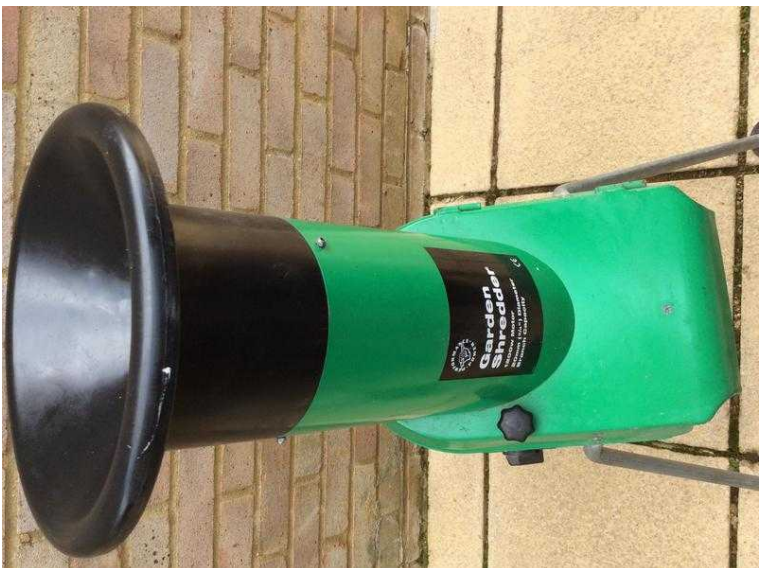

# Free Useful Garden Shredder

Location **South East, West Sussex**  
<https://www.freeadsz.co.uk/x-460586-z>

1200w Garden Shredder , In good working order. Can shred branches up to 20 mm thick down to a mulch ready for composting . Free to collector .If interested phone 01273 446443 01273 4464...(click to reveal full phone number) . ;