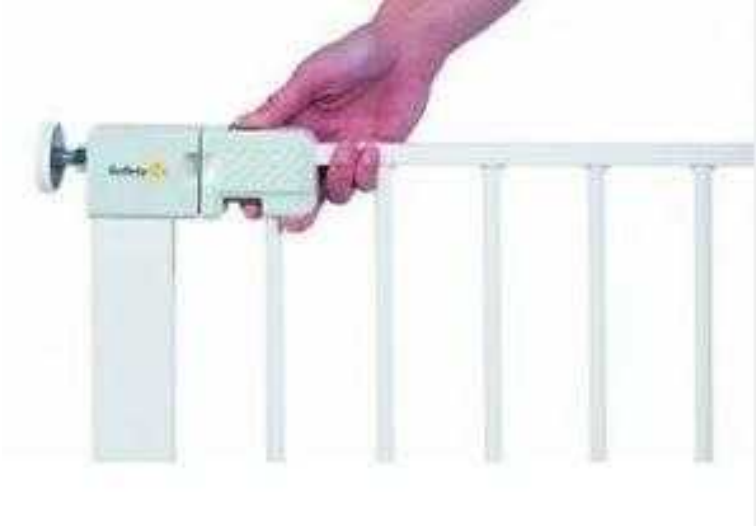

# U-FRAME PRESSURE FIT SAFETY GATE (10 GBP)

Location **South East, East Sussex**  
<https://www.freeadsz.co.uk/x-460831-z>

EXTRA TALL CHILD'S OR PET PRESSURE "SAFETY GATE" ADJUST TO FIT 73CM-80CM. EXTENDS UPTO 136, STRONG STEEL FRAME WITH 4 POINT PRESSURE POINTS, IN GOOD.

U-FRAME PRESSURE FIT SAFETY GATE  
<https://www.freeadsz.co.uk/x-460831-z>

U-FRAME PRESSURE FIT SAFETY GATE  
<https://www.freeadsz.co.uk/x-460831-z>

U-FRAME PRESSURE FIT SAFETY GATE  
<https://www.freeadsz.co.uk/x-460831-z>