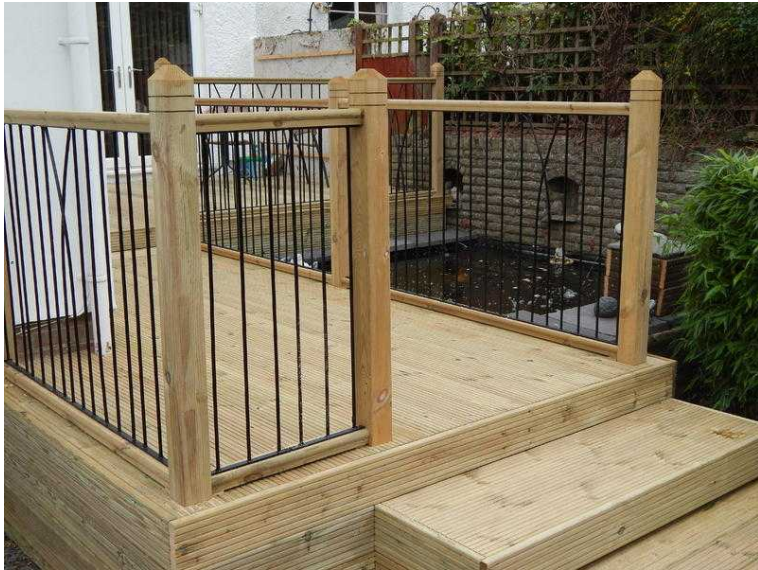

Peters Decking Services of Medway

Location **South East, Kent**
<https://www.freeadsz.co.uk/x-462129-z>

Deck Builders, Design and Installers base in Medway, serving the medway towns and surrounding areas. Free Quotations, and expert advice. Using the very best materials available, building child and family friendly structures in the garden. Railway sleeper flower beds, Trellising and Pergolas all attached to your timber decking. We use all treated timbers and profiled decking boards, no nails are used only screws so you can be sure that the frame is firm. ;