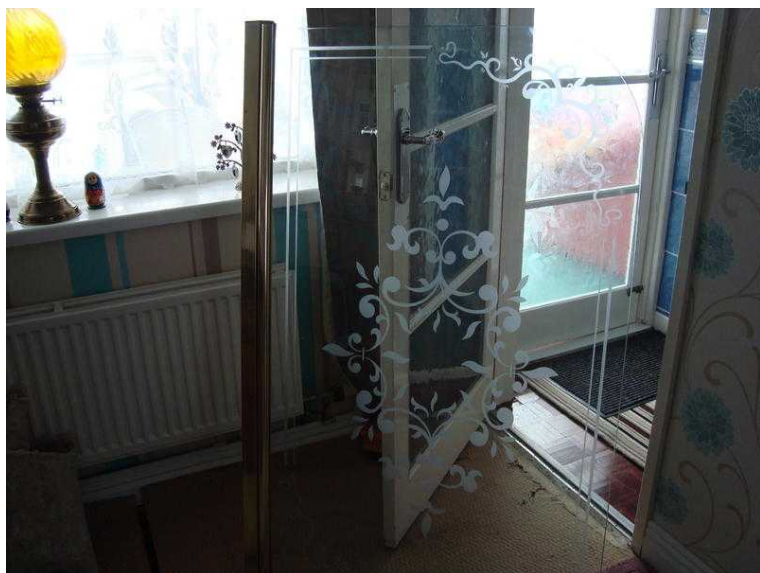

BATHROOM SHOWER SCREEN (30 GBP)

Location **Wales, Mid Glamorgan**
<https://www.freeadsz.co.uk/x-462925-z>

BATH SHOWER SCREEN WITH GOLD FITTINGS AND WHITE SCROLLS ON THE GLASS.
COLLECTION

BATHROOM SHOWER
SCREEN

<https://www.freeadsz.co.uk/x-462925-z>

BATHROOM SHOWER
SCREEN

<https://www.freeadsz.co.uk/x-462925-z>

BATHROOM SHOWER
SCREEN

<https://www.freeadsz.co.uk/x-462925-z>

BATHROOM SHOWER
SCREEN

<https://www.freeadsz.co.uk/x-462925-z>