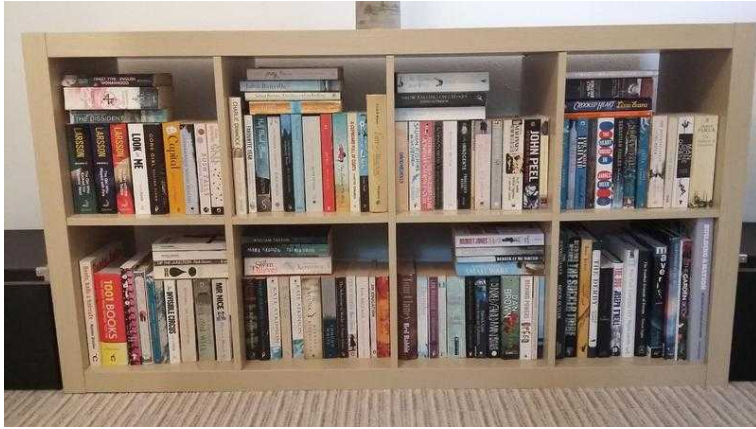

Ikea ExpeditKallax Birch Effect Shelving Unit (15 GBP)

Location **South East, East Sussex**
<https://www.freeadsz.co.uk/x-467146-z>

Ikea Expedit/Kallax birch effect shelving unit with 2x4 compartments. Can be placed vertically or horizontally and used it as a shelf or sideboard. Size 77x147 cm, depth

Ikea ExpeditKallax Birch Effect Shelving Unit
<https://www.freeadsz.co.uk/x-467146-z>

Ikea ExpeditKallax Birch Effect Shelving Unit
<https://www.freeadsz.co.uk/x-467146-z>

Ikea ExpeditKallax Birch Effect Shelving Unit
<https://www.freeadsz.co.uk/x-467146-z>