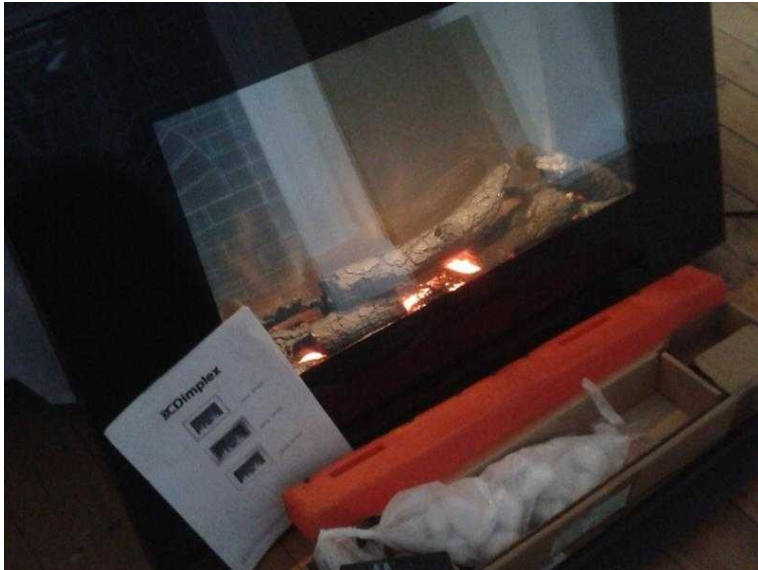

Dimplex SP9 wall mount flame effect electric fire log or pebbles (150 GBP)

Location **South East, West Sussex**
<https://www.freeadsz.co.uk/x-467250-z>

Dimplex SP9 flame effect, log or pebbles wall mounted electric fire. Excellent as new condition. Hardly used and stored carefully. Includes remote control, pebbles and pebble tray, wall mounting bracket with instructions. Charming flame effect and no noisy fan heater as elements in glass front warm up to provide heat, warm but won't burn your fingers! Price recently reduced as taking up space. &#pound

Dimplex SP9 wall mount flame effect electric fire log or pebbles
<https://www.freeadsz.co.uk/x-467250-z>

Dimplex SP9 wall mount flame effect electric fire log or pebbles
<https://www.freeadsz.co.uk/x-467250-z>