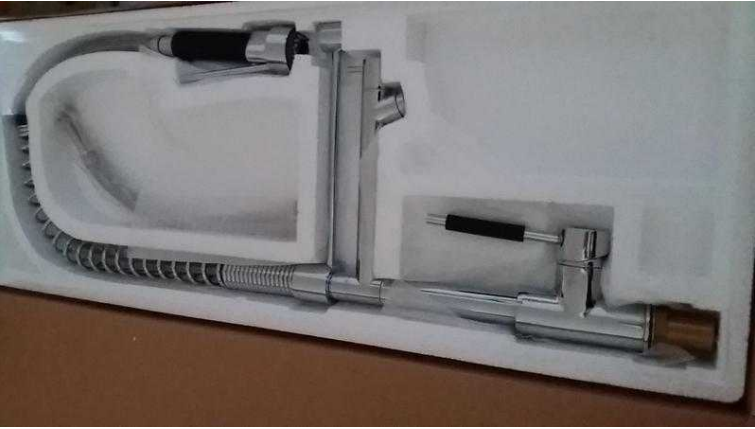

# Kitchen mixer tap with spray. (70 GBP)

Location **South East, West Sussex**  
<https://www.freeadsz.co.uk/x-467257-z>

Brand new boxed tap. Similar to Monda from Victorian Plumbing (£90). Special price £70 for quick sale. Not able to use in my kitchen due to space problems. This tap is 80cm.

Kitchen mixer tap with spray.  
<https://www.freeadsz.co.uk/x-467257-z>

Kitchen mixer tap with spray.  
<https://www.freeadsz.co.uk/x-467257-z>

Kitchen mixer tap with spray.  
<https://www.freeadsz.co.uk/x-467257-z>