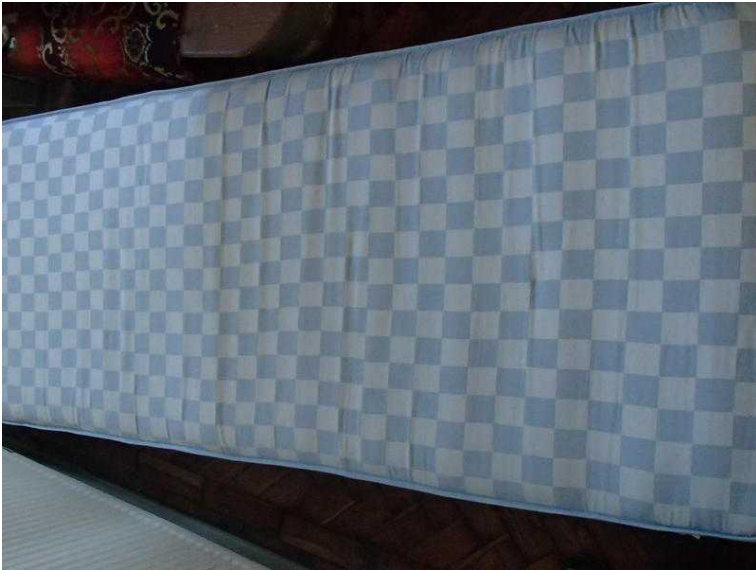

SMALL SINGLE MATTRESS, EX COND. (30 GBP)

Location **West Midlands, Warwickshire**
<https://www.freeadsz.co.uk/x-471207-z>

2'6" mattress from ikea. Top condition as used one young visitor only. Cover is cotton and removes for washing. Selling freshly laundered. Please phone between 10. 30 and 7.30, or email / text any time.

SMALL SINGLE MATTRESS,
EX COND.

<https://www.freeadsz.co.uk/x-471207-z>

SMALL SINGLE MATTRESS,
EX COND.

<https://www.freeadsz.co.uk/x-471207-z>

SMALL SINGLE MATTRESS,
EX COND.

<https://www.freeadsz.co.uk/x-471207-z>