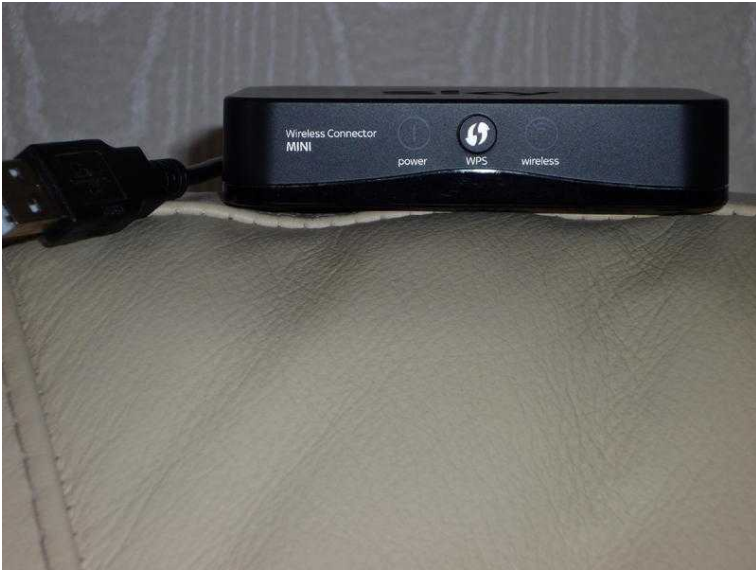

# SKY ON DEMAND WIRLESS MINI CONNECTORS (20 GBP)

Location **East of England, Cambridgeshire**  
<https://www.freeadsz.co.uk/x-471411-z>

TWO SKY WIRELESS MINI CONNECTORS FOR GETTING ON DEMAND FROM SKY BOX  
CONNECTS BY U S

SKY ON DEMAND WIRELESS  
MINI  
CONNECTORS

<https://www.freeadsz.co.uk/x-471411-z>

SKY ON DEMAND WIRELESS  
MINI  
CONNECTORS

<https://www.freeadsz.co.uk/x-471411-z>

SKY ON DEMAND WIRELESS  
MINI  
CONNECTORS