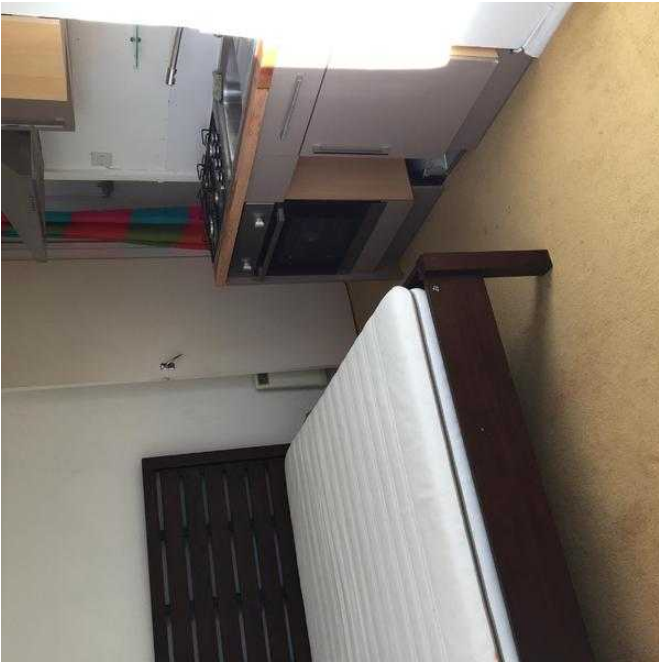

# Studio room with ensuite and separate entrance (575 GBP)

Location **South East, West Sussex**  
<https://www.freeadsz.co.uk/x-471648-z>

Studio room ensuite separate private entrance bills and internet included in southwick, West Sussex, bn42 £575 call 07761771911 077617719...(click to reveal full phone number) or 07862273813 078622738...(click to reveal full phone)

Studio room with ensuite and separate entrance

<https://www.freeadsz.co.uk/x-471648-z>

Studio room with ensuite and separate entrance

<https://www.freeadsz.co.uk/x-471648-z>

Studio room with ensuite and separate entrance

<https://www.freeadsz.co.uk/x-471648-z>

Studio room with ensuite and separate entrance

<https://www.freeadsz.co.uk/x-471648-z>

Studio room with ensuite and separate entrance

<https://www.freeadsz.co.uk/x-471648-z>