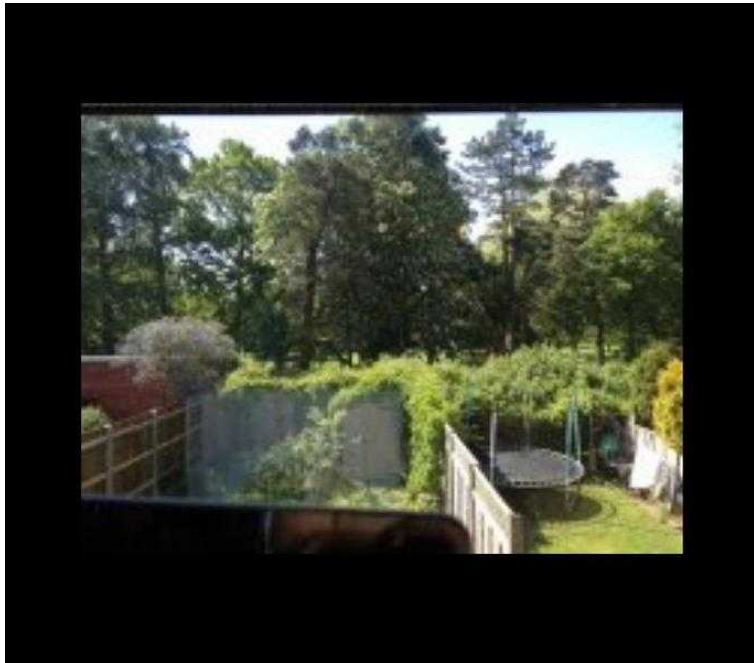

# One double bedroom for rent (500 GBP)

Location **South East, West Sussex**  
<https://www.freeadsz.co.uk/x-473530-z>

One double room available near crawley town centre accesible to all local amenities and the main line train station. Fibre optic internet, all bills included and close to all transport facilities to Gatwick airport and London central.;