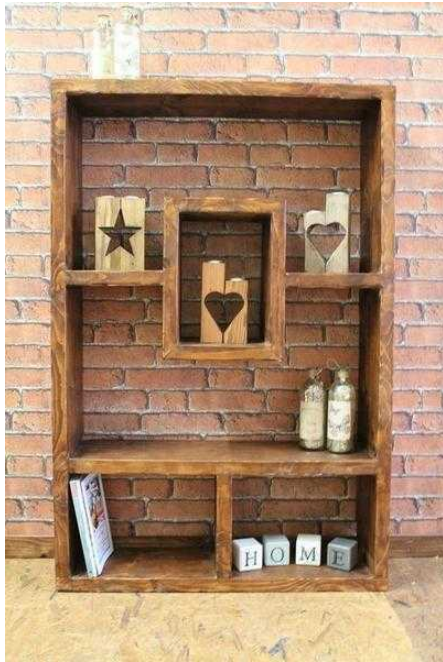

# Large wooden handcrafted Bookcase storage unit (150 GBP)

Location **Yorkshire and the Humber, South Yorkshire**  
<https://www.freeadsz.co.uk/x-473777-z>

Chunky handcrafted reclaimed wooden shelf unit/bookcase  
 Lightly sanded and stained in medium oak to maintain the charm and character of the wood.  
 Dimensions approx 110cm's high,66cm's wide and 22cm's depth.  
 The decorative items which can be seen on the photo's are not included and are for display purposes only.  
 Can be posted for an additional £10 Find us on Facebook Crate Expectations uk we are situated at 14 Bolton Road Business park Wath s637JY open Monday-Friday 9

Large wooden handcrafted Bookcase storage unit

<https://www.freeadsz.co.uk/x-473777-z>

Large wooden handcrafted Bookcase storage unit

<https://www.freeadsz.co.uk/x-473777-z>

Large wooden handcrafted Bookcase storage unit

<https://www.freeadsz.co.uk/x-473777-z>

Large wooden handcrafted Bookcase storage unit

<https://www.freeadsz.co.uk/x-473777-z>

Large wooden handcrafted Bookcase storage unit

<https://www.freeadsz.co.uk/x-473777-z>