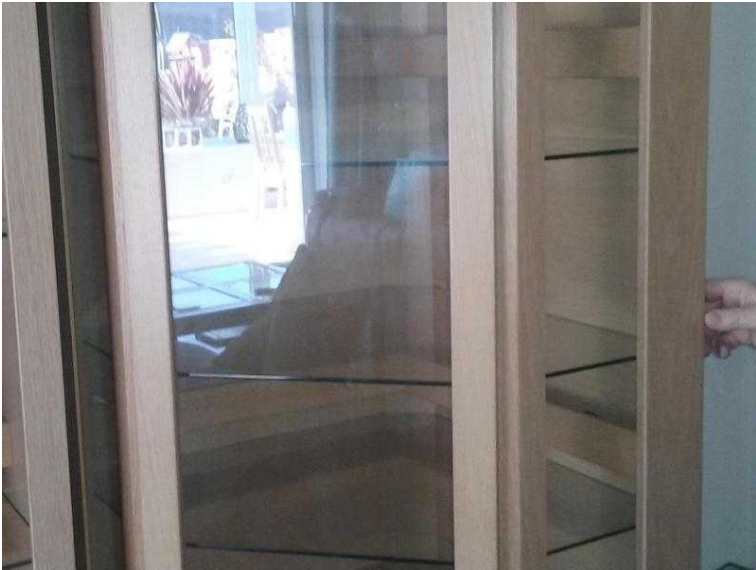

Glass fronted wall display unit (20 GBP)

Location **South West, Devon**
<https://www.freeadsz.co.uk/x-474569-z>

Tapley light oak illuminated glass fronted display corner wall unit. Good condition. four glass shelves. 112cms(H) x 60cms).

Glass fronted wall display unit

<https://www.freeadsz.co.uk/x-474569-z>

Glass fronted wall display unit

<https://www.freeadsz.co.uk/x-474569-z>

Glass fronted wall display unit

<https://www.freeadsz.co.uk/x-474569-z>

Glass fronted wall display unit

<https://www.freeadsz.co.uk/x-474569-z>