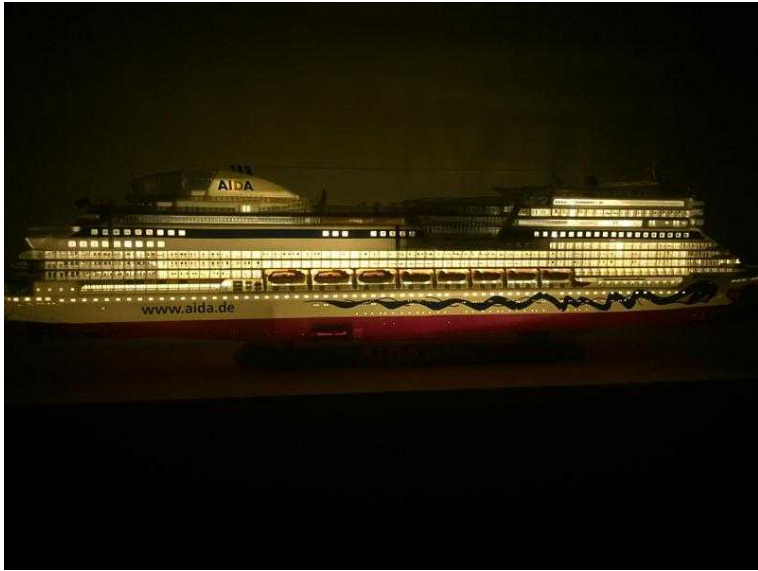

AIDAstella Criuse liner (75 GBP)

Location **East Midlands, Northamptonshire**
<https://www.freeadsz.co.uk/x-474922-z>

This is a Model Cruise Ship I built for Thompsons Cruise Weekend as a show piece for their showroom. This ship has been built to a very high standard and every detail hand painted. I have it lights inside the ship and the effect is really nice. Would make a nice Christmas Present. Would accept