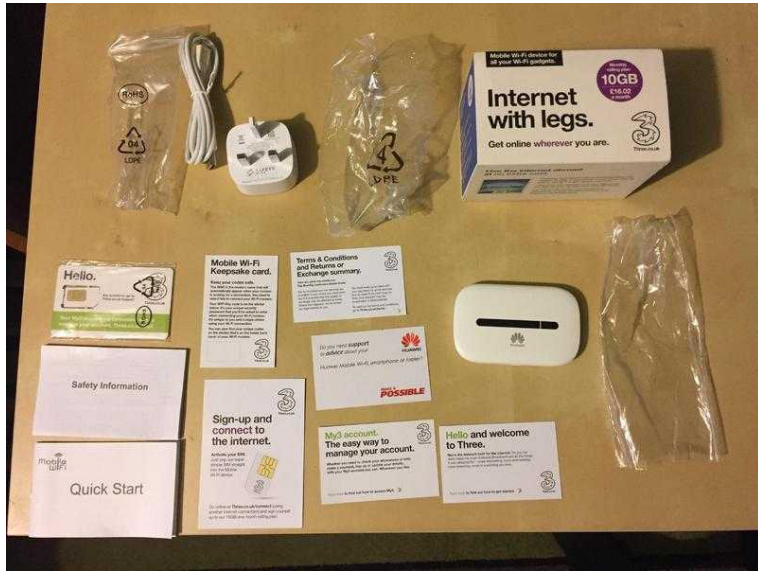

# Huawei Mobile WiFi device (20 GBP)

Location **East Midlands, Nottinghamshire**  
<https://www.freeadsz.co.uk/x-475935-z>

- Huawei Mobile WiFi device
- NEVER BEEN USED
  - Take your own WiFi hotshot with you everywhere
  - Share your connection with up to five other WiFi gadgets
  - Stay online for up to five hours without a recharge
  - Use your Mobile WiFi device in over 15 destinations at no extra cost with Feel At Home
  - Comes with sim card not been activated
  - More sim contracts available on the Three website
  - Includes charging cable and adapter
  - Comes with

 <p><a href="https://www.freeadsz.co.uk/x-4759">https://www.freeadsz.co.uk/x-4759</a></p> <p><b>Huawei Mobile WiFi device</b></p>	 <p><a href="https://www.freeadsz.co.uk/x-4759">https://www.freeadsz.co.uk/x-4759</a></p> <p><b>Huawei Mobile WiFi device</b></p>	 <p><a href="https://www.freeadsz.co.uk/x-4759">https://www.freeadsz.co.uk/x-4759</a></p> <p><b>Huawei Mobile WiFi device</b></p>	 <p><a href="https://www.freeadsz.co.uk/x-4759">https://www.freeadsz.co.uk/x-4759</a></p> <p><b>Huawei Mobile WiFi device</b></p>	 <p><a href="https://www.freeadsz.co.uk/x-4759">https://www.freeadsz.co.uk/x-4759</a></p> <p><b>Huawei Mobile WiFi device</b></p>	 <p><a href="https://www.freeadsz.co.uk/x-4759">https://www.freeadsz.co.uk/x-4759</a></p> <p><b>Huawei Mobile WiFi device</b></p>	 <p><a href="https://www.freeadsz.co.uk/x-4759">https://www.freeadsz.co.uk/x-4759</a></p> <p><b>Huawei Mobile WiFi device</b></p>	 <p><a href="https://www.freeadsz.co.uk/x-4759">https://www.freeadsz.co.uk/x-4759</a></p> <p><b>Huawei Mobile WiFi device</b></p>	 <p><a href="https://www.freeadsz.co.uk/x-4759">https://www.freeadsz.co.uk/x-4759</a></p> <p><b>Huawei Mobile WiFi device</b></p>	 <p><a href="https://www.freeadsz.co.uk/x-4759">https://www.freeadsz.co.uk/x-4759</a></p> <p><b>Huawei Mobile WiFi device</b></p>
---	--	--	--	---	--	--	--	--	--