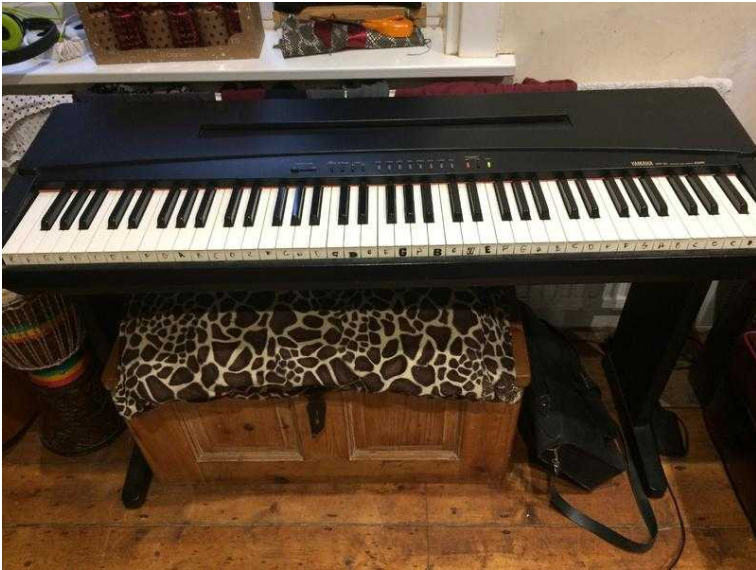

Yamaha Electric Keyboard (60 GBP)

Location **South East, West Sussex**
<https://www.freeadsz.co.uk/x-478456-z>

Good condition. Yamaha Electric keyboard
YPP-50 AWM.

All working order, just no longer used - so looking for a new home! Buyer