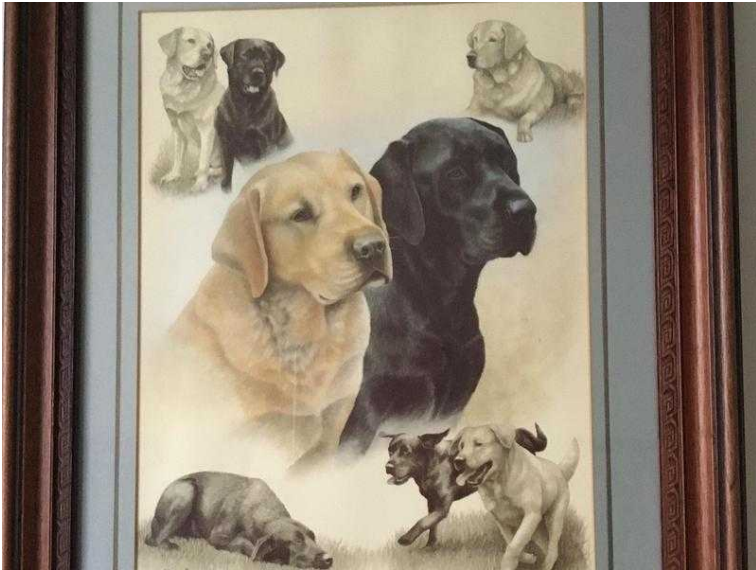

Labrador print by Nigel Hemming (15 GBP)

Location **South East, West Sussex**
<https://www.freeadsz.co.uk/x-478928-z>

wooden framed and glass front v.g.c size:50x60 cm approximately lovely gift for some one who loves labradors;