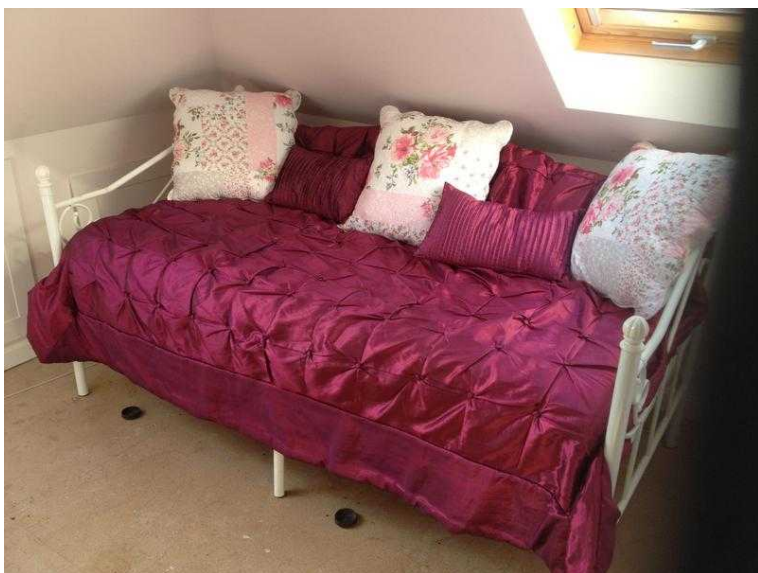

3039 Day Bed (90 GBP)

Location **South East, West Sussex**
<https://www.freeadsz.co.uk/x-482654-z>

White metal day bed, very good condition with mattress included. Suitable for a trundle to go under (centre leg removes). Dismantled and ready to go. H105cm x W99cm x.

 <p>https://www.freeadsz.co.uk/x-482654-z</p> <p>3039 Day Bed</p>	 <p>https://www.freeadsz.co.uk/x-482654-z</p> <p>3039 Day Bed</p>	 <p>https://www.freeadsz.co.uk/x-482654-z</p> <p>3039 Day Bed</p>	 <p>https://www.freeadsz.co.uk/x-482654-z</p> <p>3039 Day Bed</p>	 <p>https://www.freeadsz.co.uk/x-482654-z</p> <p>3039 Day Bed</p>	 <p>https://www.freeadsz.co.uk/x-482654-z</p> <p>3039 Day Bed</p>	 <p>https://www.freeadsz.co.uk/x-482654-z</p> <p>3039 Day Bed</p>	 <p>https://www.freeadsz.co.uk/x-482654-z</p> <p>3039 Day Bed</p>	 <p>https://www.freeadsz.co.uk/x-482654-z</p> <p>3039 Day Bed</p>	 <p>https://www.freeadsz.co.uk/x-482654-z</p> <p>3039 Day Bed</p>
--	---	---	---	--	---	---	---	---	---