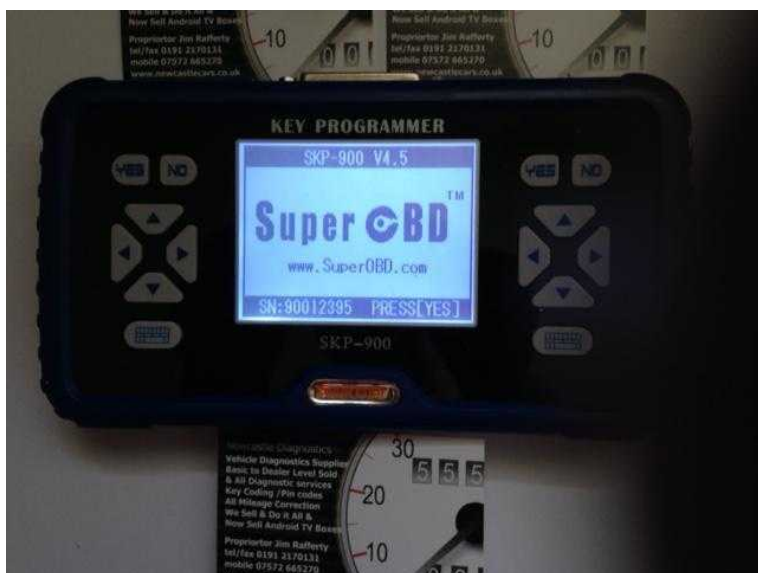

SuperOBD SKP900 CAR KEY PROGRAMMER ALL MAKES UPTO 2017 Free Life Updates

Location **North, Northumberland**
<https://www.freeadsz.co.uk/x-484862-z>

Newcastle Diagnostics are a Vehicle Diagnostic Equipment Supplier Selling Everything from Basic to Dealer Level. Newcastle Diagnostics are based in Newcastle upon Tyne and welcome anyone to pop along to our premises or see our E-Commerce website www.newcastlediagnosics.co.uk for driving directions call tel 0191 2170131 0191 21701...(click to reveal full phone number) or 07572 665270 07572 6652...(click to reveal full phone number) WHY BUY FROM US? Easy answer: We know how to use this Equipment. We give FREE After sales Telephone advice step by step while you are doing the job should you need it. Better to ask than risk damage to Vehicle if dont know what your doing. Use Our Free Advice - Free Aftersales Telephone Training / Advice This is a Genuine SUPER-OBd SKP900 with FREE ON-LINE UPDATES FOR LIFE Presently V4.5 on Ours. Newcastlediagnosics ARE the UK DISTRIBUTOR for SUPER-OBd Dealer code 1001 DONT BUY A CLONE SOLD ELSEWHERE AS IS USELESS WITH ONLY GENETIC FILES AND CANNOT BE UPDATED ON SUPER-OBd WEBSITE Chocolate fireguard comes to mind!!!! We recommend you check if your seller is on SUPER-OBd websites Distributor list.... <http://superobd.com/Distributor.html> LATEST VERSION V4.5 ON OURS NOW Supported Car Makes: For detailed support list, V4.5 has added MORE MAKES NOW ON SEE THE LIST BELEOW ACURA ALFA AUDI BENTLEY BENZ BMW BUICK CADILLAC CHEVERLET CHRYSLER CITROEN DODGE FERRARI FIAT FORD GM HONDA HYUNDAI INFINITE ISUZU JAGUAR JEEP KIA LAND ROVER LEXUS LINCOLN MASERATI MAZDA MITSUBISHI MITUOKA NISSAN OPEL/VAUXHALL PEUGEOT PORSCHE PROTON RENAULT SMART SSANGYONG SUBARU SUZUKI SKODA TOYOTA