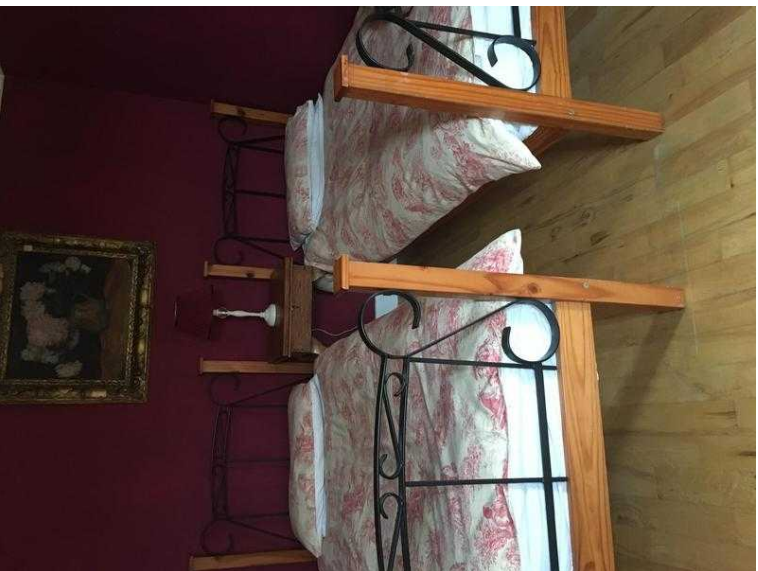

Two beautiful iron and wood single beds (75 GBP)

Location **South East, East Sussex**
<https://www.freeadsz.co.uk/x-487143-z>

Pine and wrought iron heavy single beds- to sell only as a pair including mattresses;

Two beautiful iron and wood single beds
<https://www.freeadsz.co.uk/x-487143-z>

Two beautiful iron and wood single beds
<https://www.freeadsz.co.uk/x-487143-z>

Two beautiful iron and wood single beds
<https://www.freeadsz.co.uk/x-487143-z>