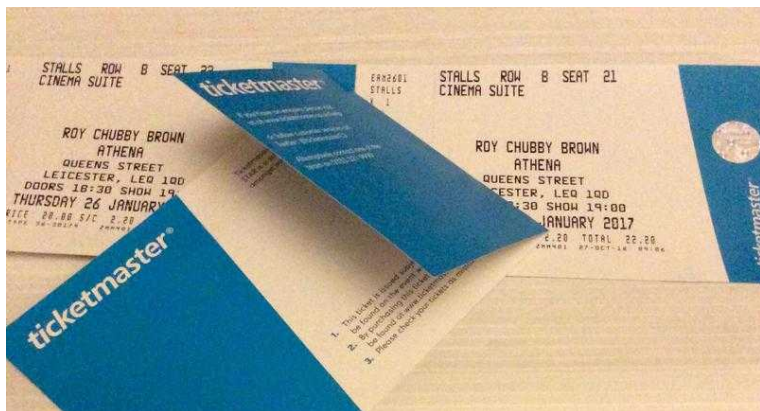

ROY CHUBBY BROWN TICKETS ATHENA LEICESTER THURS 26 Jan (60 GBP)

Location **East Midlands, Leicestershire**
<https://www.freeadsz.co.uk/x-490454-z>

Sold out gig at Athena, Leicester
 2x Roy Chubby Brown tickets for Thursday 26th Jan at 7pm Tel, 07920 866561 07920 8665...(click to reveal full phone number) row b, seats 21