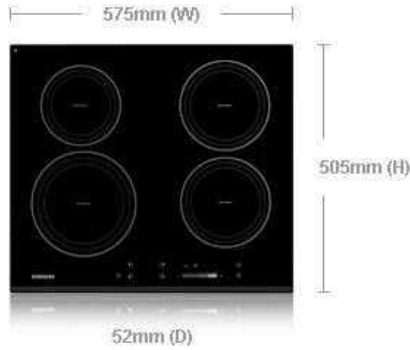

Samsung 4 Zone Induction Hob BRAND NEW JUST 250 (250 GBP)

Location **London, London**
<https://www.freeadsz.co.uk/x-491061-z>

Samsung 4 Zone Induction Hob - CTN464KB01/XEU Design Large burner/cooking zone diameter:21 cm
 Regular burner/cooking zone diameter:18 cm
 Simmer burner/cooking zone diameter:14.5 cm
 Large burner/cooking zone:2200 W
 Regular burner/cooking zone:1800 W
 Simmer burner/cooking zone:1200 W
 Colour of product:Black
 Number of electric cooking zones:4
 Number of burners/cooking zones:4
 Top surface type:Glass-ceramic
 Hob type:Electric induction
 Case design:Built-in

Ergonomics Child lock:Y
 Residual heat indicator:Y
 Control type:Sensor

Other features Display:LED

Weight & dimensions Package weight:14 kg

Package height:622 mm
 Package width:147 mm
 Package depth:692 mm
 Package weight:14 kg
 ON THE ROAD: 500 Miles For: 250 Miles LEAST ON THE ROAD
 15:00. 07711892667 077118926... (click to reveal full phone number) Collection only (Streatham ZONE3)