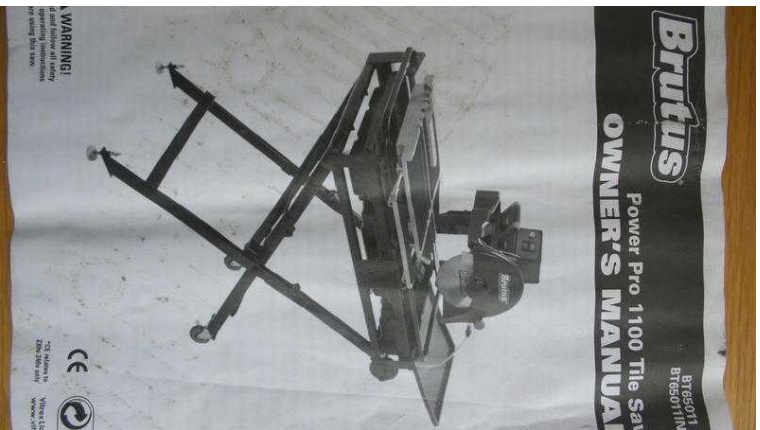

Brutus power pro 1100 tile saw (380 GBP)

Location **South East, East Sussex**
<https://www.freeadsz.co.uk/x-492408-z>

Brutus BT65011.

Brutus power pro 1100 tile saw
<https://www.freeadsz.co.uk/x-492408-z>

Brutus power pro 1100 tile saw
<https://www.freeadsz.co.uk/x-492408-z>

Brutus power pro 1100 tile saw
<https://www.freeadsz.co.uk/x-492408-z>

Brutus power pro 1100 tile saw
<https://www.freeadsz.co.uk/x-492408-z>