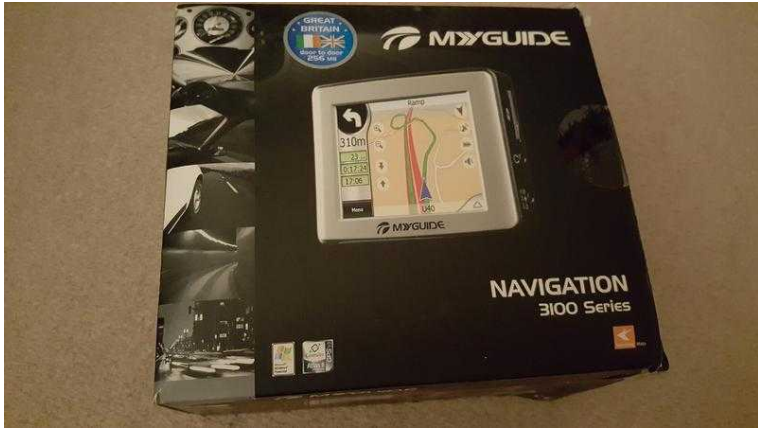

Sat nav (20 GBP)

Location **South West, Wiltshire**
<https://www.freeadsz.co.uk/x-492640-z>

My guide sat navigation 3100

 https://www.freeadsz.co.uk/x-492640-z Sat nav	 https://www.freeadsz.co.uk/x-492640-z Sat nav	 https://www.freeadsz.co.uk/x-492640-z Sat nav	 https://www.freeadsz.co.uk/x-492640-z Sat nav	 https://www.freeadsz.co.uk/x-492640-z Sat nav	 https://www.freeadsz.co.uk/x-492640-z Sat nav	 https://www.freeadsz.co.uk/x-492640-z Sat nav	 https://www.freeadsz.co.uk/x-492640-z Sat nav	 https://www.freeadsz.co.uk/x-492640-z Sat nav	 https://www.freeadsz.co.uk/x-492640-z Sat nav
---	--	--	--	---	--	--	--	--	--