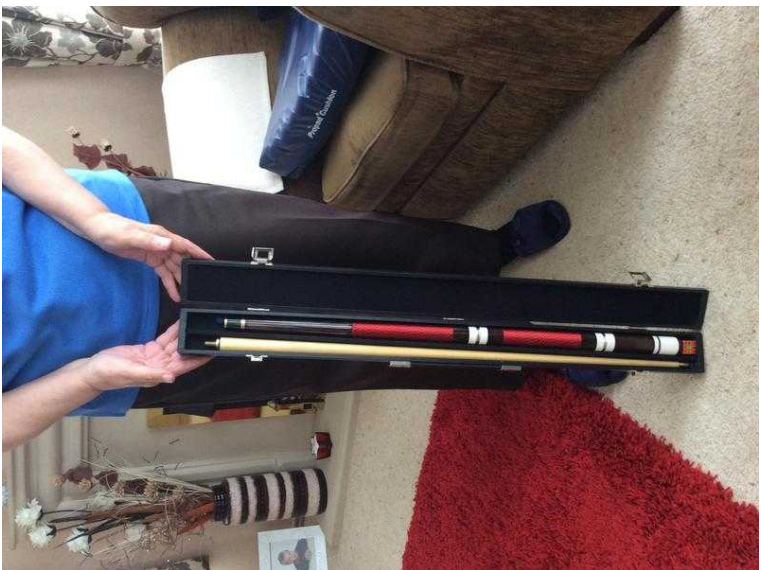

# SnookerPool cue (40 GBP)

Location **West Midlands, Worcestershire**

<https://www.freeadsz.co.uk/x-495878-z>

jimmy white B CE snooker/pool cue 4 piece with hard shell carrying case hardly

SnookerPool cue  
<https://www.freeadsz.co.uk/x-495878-z>